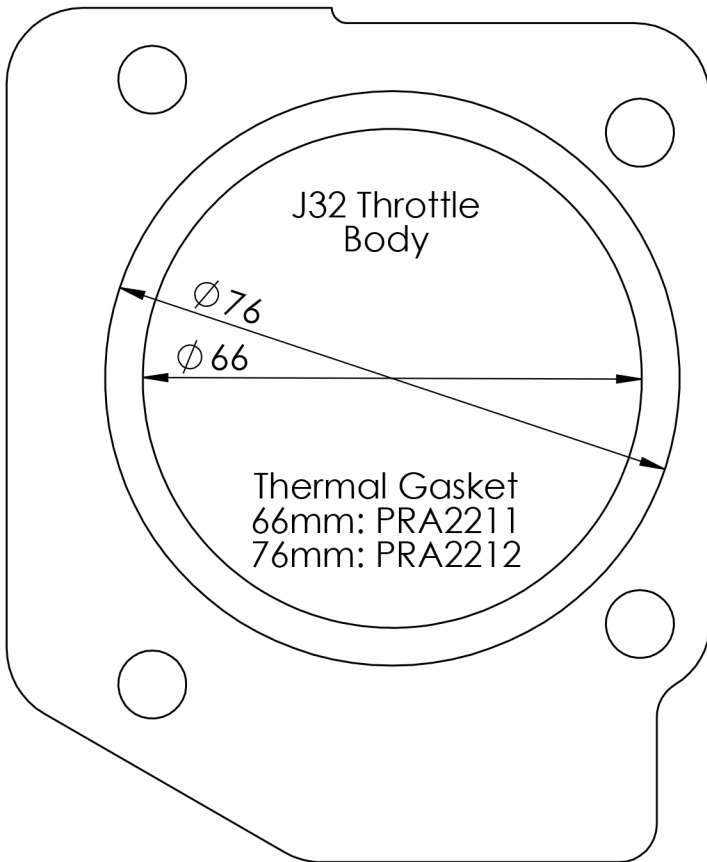

J32a2 Butterfly  
Delete Plate  
PRA4191

SHAWD Butterfly  
Delete Plate  
PRA4192

Print with no scaling, use the ruller to verify correct size